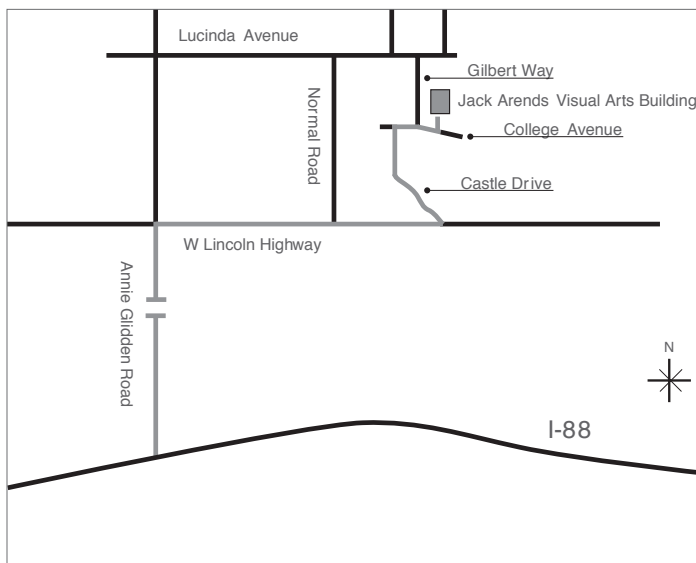

SEEK

SEEK DESIGN CONFERENCE 2011

Directions + Parking

DIRECTIONS FROM CHICAGO

Take I-290 West for about 13 miles.
Continue onto I-88 West for 49 miles.
Take the exit toward Annie Glidden Rd/De Kalb.
Continue traveling north on Annie Glidden Road.

DIRECTIONS AFTER EXITING I-88

After arriving to DeKalb, follow Annie Glidden Road north until you approach W Lincoln Hwy; Turn right onto W Lincoln Hwy.

Continue until you approach Castle Drive, which is the main entrance to the university.

Turn left onto Castle Drive. Castle Drive will end at College Avenue; turn right.

Pass Gilbert Way, and turn left at the next opportunity into the parking lot for the Jack Arends Visual Arts Building.

DIRECTIONS FROM O'HARE AIRPORT

Take I-190 East. After one mile, exit onto I-294 South, and continue for about 8 miles.
Exit onto I-88 West, and continue for 48 miles.
Take the exit toward Annie Glidden Rd/ DeKalb.
Continue traveling north on Annie Glidden Road.