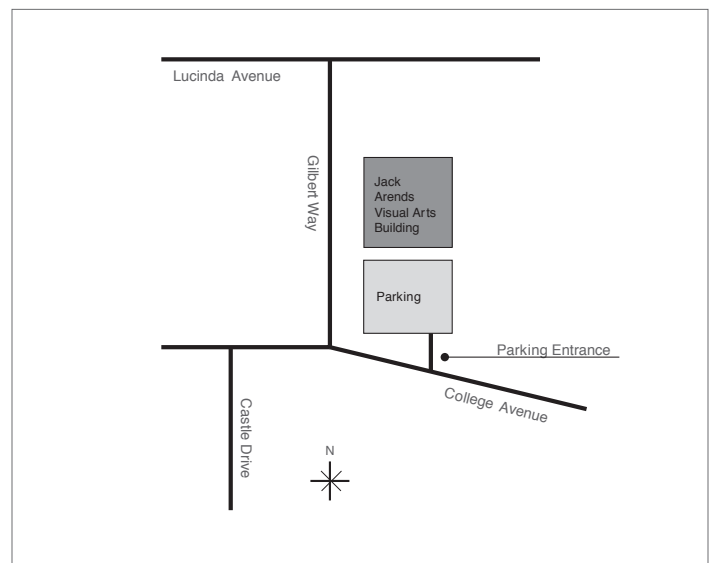

SEEK

SEEK DESIGN CONFERENCE 2011

Directions + Parking

DIRECTIONS FROM CHICAGO

Take I-290 West for about 13 miles.
Continue onto I-88 West for 49 miles.
Take the exit toward Annie Glidden Rd/De Kalb.
Continue traveling north on Annie Glidden Road.

DIRECTIONS AFTER EXITING I-88

After arriving to DeKalb, follow Annie Glidden Road north until you approach W Lincoln Hwy; Turn right onto W Lincoln Hwy.

Continue until you approach Castle Drive, which is the main entrance to the university.

Turn left onto Castle Drive. Castle Drive will end at College Avenue; turn right.

Pass Gilbert Way, and turn left at the next opportunity into the parking lot for the Jack Arends Visual Arts Building.

DIRECTIONS FROM O'HARE AIRPORT

Take I-190 East. After one mile, exit onto I-294 South, and continue for about 8 miles.
Exit onto I-88 West, and continue for 48 miles.
Take the exit toward Annie Glidden Rd/ DeKalb.
Continue traveling north on Annie Glidden Road.