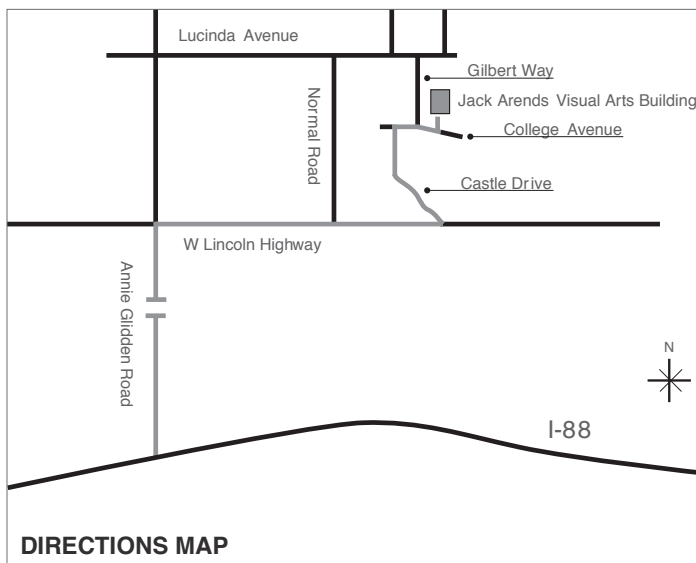

Take I-190 East. After one mile, exit onto I-294 South, and continue for about 8 miles.
Exit onto I-88 West, and continue for 48 miles.
Take the exit toward Annie Glidden Rd/ DeKalb.
Continue traveling north on Annie Glidden Road.

FROM THE EAST:

From I-90: Exit onto Rt. 47 South.
Take Rt. 47 to Rt. 38 West and travel
approximately 15 miles to DeKalb.
From I-88: Exit at Annie Glidden Rd.
Travel north on Annie Glidden Rd.

FROM THE SOUTH:

From I-39: Exit I-39 to I-88 East.
Travel I-88 East to Annie Glidden Rd. Exit.
Travel north on Annie Glidden Rd.

FROM THE NORTH:

From I-39: Exit I-39 to I-88 East.
Travel I-88 east to Annie Glidden Rd. Exit.
Travel north on Annie Glidden Rd.

DIRECTIONS TO THE ART BUILDING

After arriving to DeKalb, follow Annie Glidden Road north until you approach West Lincoln Highway; turn right. Continue until you approach Castle Drive, which is the main entrance to Northern Illinois University. Turn left onto Castle Drive. Castle Drive will end at College Avenue; turn right. Pass Gilbert Way, and turn left at the next opportunity into the parking lot for the Jack Arends Visual Arts Building.